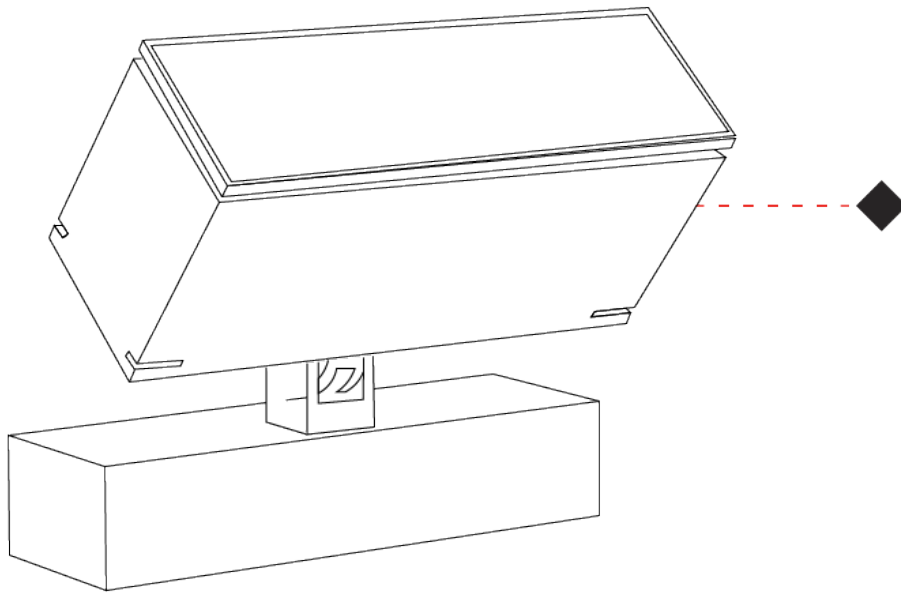

TARGET SURFACE

E9F320-

PROJECT

TYPE

SPECIFIER

QUANTITY

DATE

E