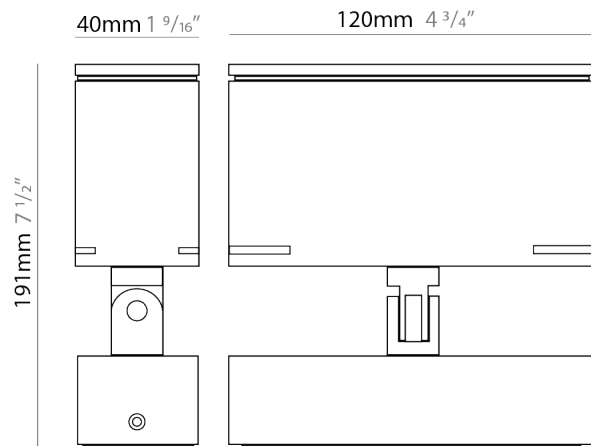

1. To build a product code in our configurator select the specify button on the base model # product page
2. To build a manual product code on this datasheet choose from the options listed below in blue font and add the suffix to the base model #

GENERAL

Series: Target
Brand: Platek
Division: Exterior
Mounting Type: Surface
Mounting Location: Above Ground
Subcategory: Flood

PHYSICAL

Shape: Rectangle
Length (mm): 120
Length (in): 4 ³/₄
Width (mm): 40
Width (in): 1 ⁹/₁₆
Height (mm): 191
Height (in): 7 ¹/₂
Light Distribution: Adjustable / Direct
Screws: A4 stainless steel
Diffuser: Clear tempered glass
Fixture Finish: [BLK](#) / [WHI](#) / [GRY](#) / [COR](#) / [ANT](#) / [BRZ](#)
Fixture Material: Aluminum Die Cast

ELECTRICAL

Lamp Type: LED
Input Wattage (W): 10
Total Output Wattage (W): 8
Dimming: Non-Dimmable
Driver Included: Yes
Driver Location: Integrated
Driver Type: Constant Current - 120Vac
Driver Class: Class 2
Input Voltage (V): 120 - 277
Constant Current (mA): 700
Upon Request: Integral: Phase dimming 120Vac / Non-dimming 120/277Vac / Remote: 0-10Vdc dimming

LED

Number of LEDs: 4
Color Temperature (°K): [3000](#) / [4000](#)
Max. Delivered Lumen (lm): 725-790 / 755-820
Nominal Lumen (lm): 1000 / 1040
CRI: >80 CRI
Lamp Life (hrs): 60000

OPTICAL

Optic°: [9](#) / [24](#) / [48](#) / [ELL](#)
Adjustability: Rotational 330°; Tilt 90°

RATINGS AND CERTIFICATIONS

Certified By: Certified for North American Standards
IP rating: IP66
IK Rating: IK08
Bug Rating: B1 U0 G0